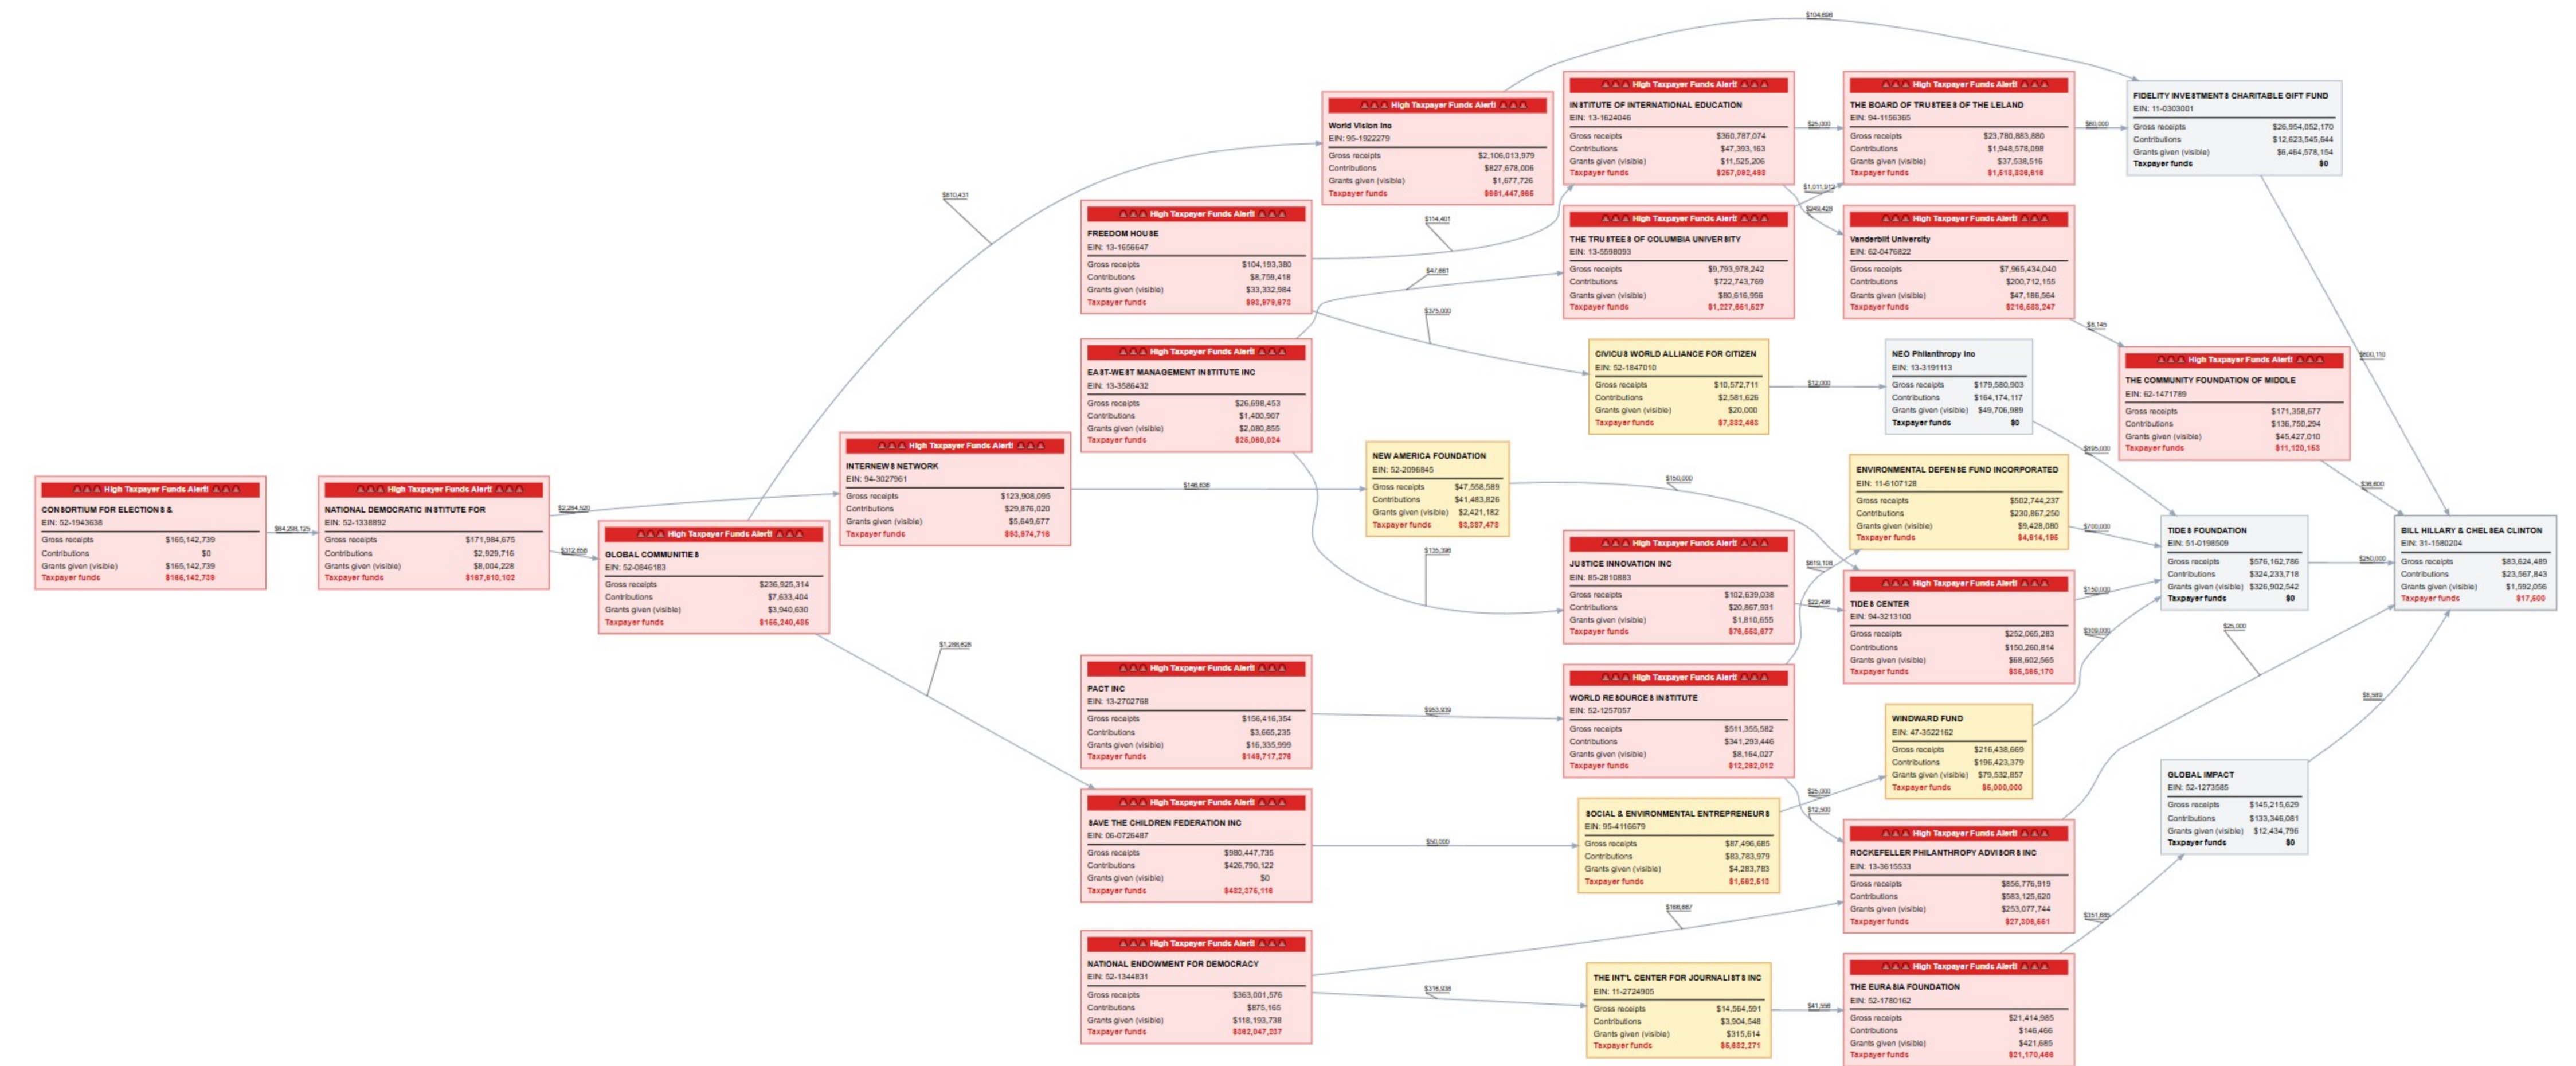

Charity graph

Displaying **BILL HILLARY & CHELSEA CLINTON**

[Back to officer search](#)

Charity graph
Track where the money flows

Officer search
Connect nonprofits to USAID NGOs

Federal grant search
Map funds to connected organizations

Charity funding
Discover % of taxpayer funds used

Voter turnout analysis
2024 vs. previous elections

RESET

Help us build more tools like this.
If you like the work you're doing, [we'd love your support.](#)

Donate
Help support our work

Follow on X
@datarepublican

The historical case for Christianity

Hosted by American Cloud